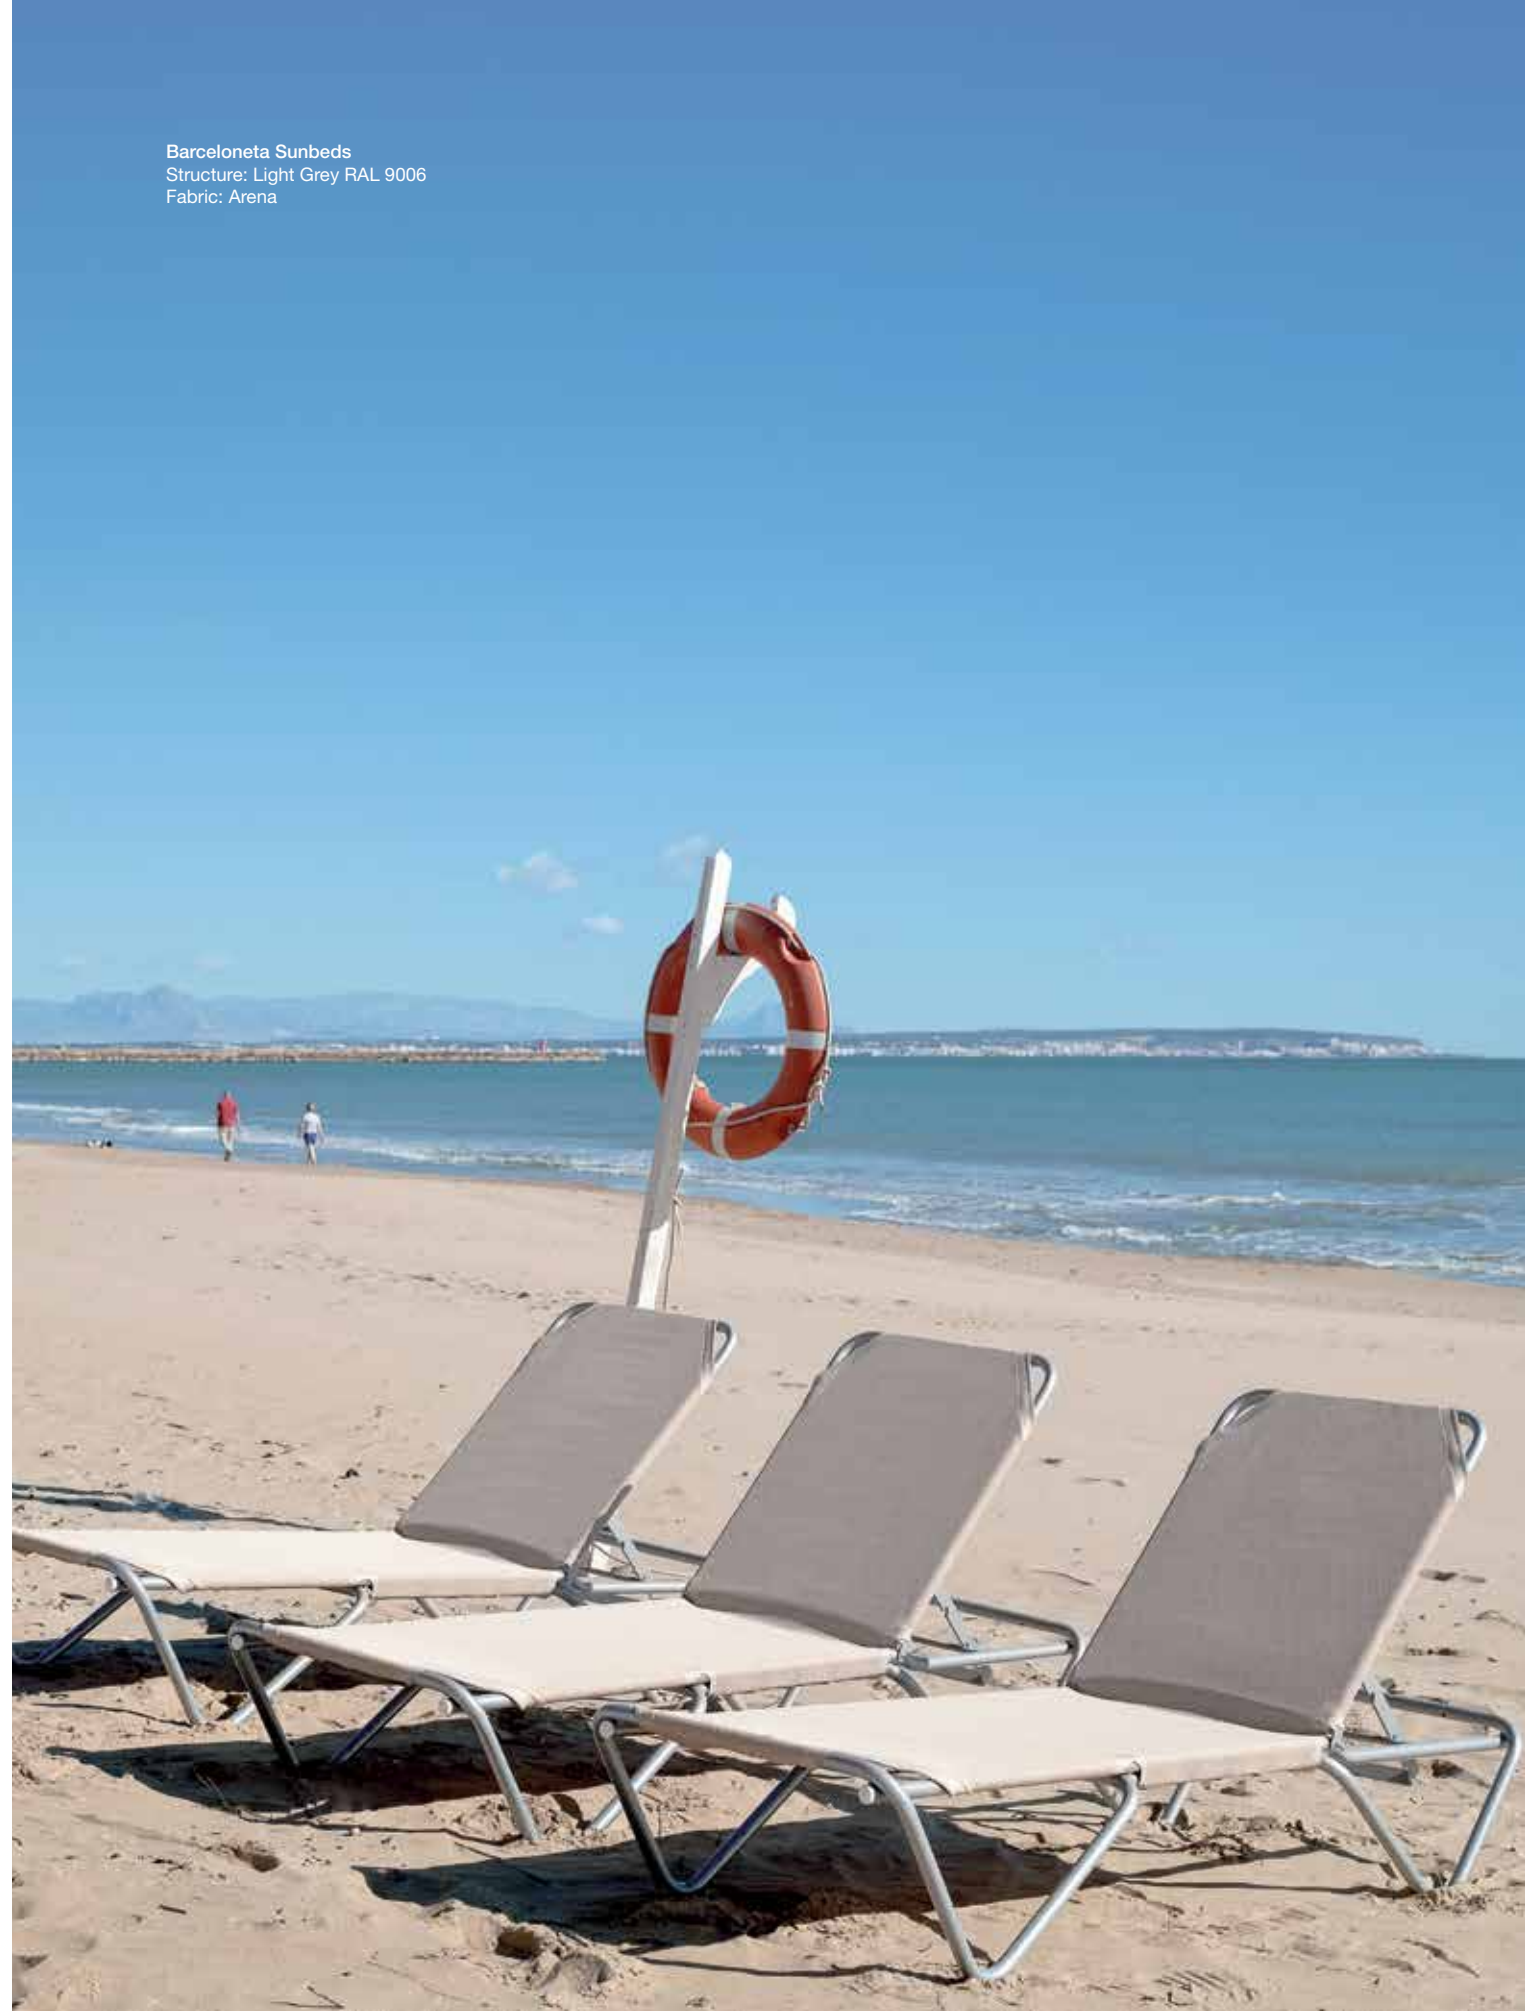

Barceloneta Sunbeds
Structure: Light Grey RAL 9006
Fabric: Arena