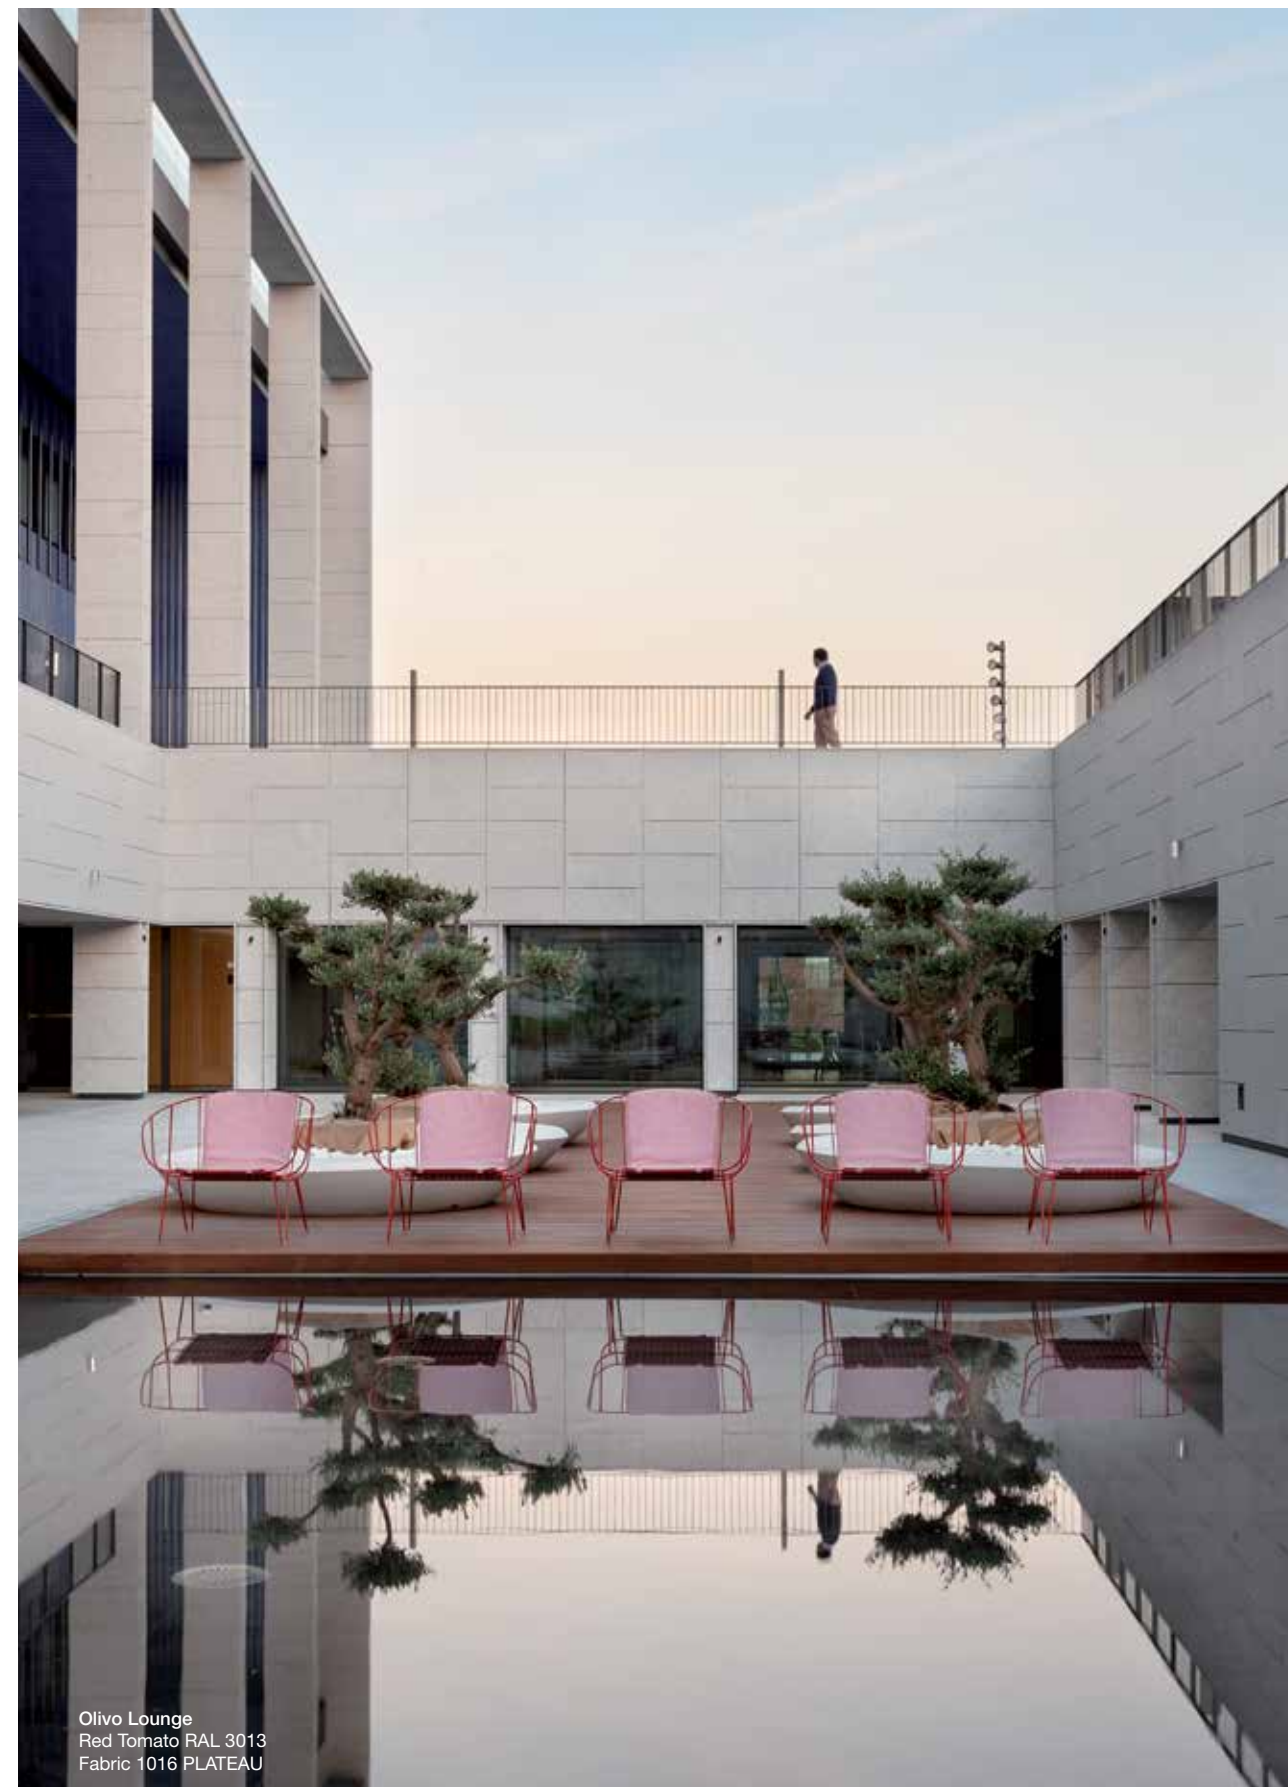

Olivo Armchairs
Red Wine RAL 3004

Olivo Armchair
Natura Honey RAL 1028

Olivo Armchairs
Ultramarine Blue RAL 5009

**Olivo Upholstered Armchair
& Capri Table**
Red Wine RAL 3004
Cushion: 8005 Scarlet
Ibiza White RAL 9016