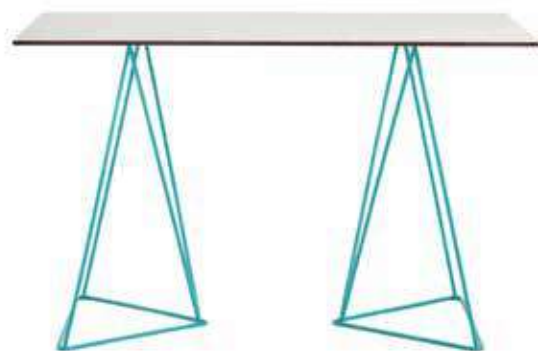

Collection fabriquée en acier galvanisé et laqué avec de la poudre de polyester. Convient pour utilisation extérieure et intérieure et CHR.

Die Kollektion ist aus mit Polyester-Epoxid-Pulverlack lackiertem verzinktem Stahl hergestellt.

Compact table-top:

Structure & metal table-top:

Dimensions in cm and inches
Medidas en cms y pulgadas
Mesures en cm et en pouces
Maße in cm und Zoll

Height 74 cm / 29.1"

iSi 9072	110 x 70 cm / 43.3 x 27.6"
iSi 9073	120 x 80 cm / 47.2 x 31.5"
iSi 9074	140 x 80 cm / 55.1 x 31.5"
iSi 9075	160 x 80 cm / 63 x 31.5"

Dimensions in cm and inches
Medidas en cms y pulgadas
Mesures en cm et en pouces
Maße in cm und Zoll

Height 72.5 cm / 28.5"

iSi 9217	70 x 70 cm / 27.6 x 27.6"
iSi 9175	80 x 80 cm / 31.5 x 31.5"
iSi 9176	120 x 80 cm / 47.2 x 31.5"
iSi 9177	140 x 80 cm / 55.1 x 31.5"

Itaca

Designed by iSiMAR

Collection made of galvanized steel, polyester powder coated. Suitable for outdoor, indoor, and contract use. Available table-top: metal.

Colección fabricada con acero galvanizado y lacado con polvo de poliéster. Apto para uso exterior, interior y contract. Disponible en tablero metálico.

Collection fabriquée en acier galvanisé et laqué avec de la poudre de polyester. Convient pour utilisation extérieure et intérieure et CHR. Plateaux disponible: métallique.

Die Kollektion ist aus mit Polyester-Epoxid-Pulverlack lackiertem verzinktem Stahl hergestellt.

Structure & metal table-top:

iSi 9072
Structure: Agata blue RAL 5018
Compact table-top: White