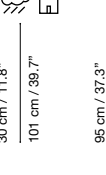

95 cm / 37.3"

65 cm / 25.6"

92 cm / 36.2"

iSi 8072
Chair
NEW
Icons: outdoor, indoor, contract

iSi 9143
Lounge chusion
Icons: outdoor, indoor, contract

iSi 9144
Footrest
Icons: outdoor, indoor, contract

iSi 8073 Sofa complet
iSi 8074 Sofa basic
NEW
Icons: outdoor, indoor, contract