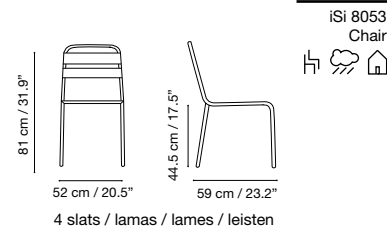

iSi 8005
Chair

iSi 8054
Armchair

iSi 8053
Chair