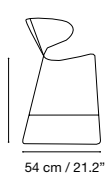

95 cm / 37.3"

65 cm / 25.6"

92 cm / 36.2"

iSi 8072
Chair
NEW
Icons: outdoor, indoor, contract

iSi 9143
Lounge chusion
Icons: outdoor, indoor, contract

iSi 9144
Footrest
Icons: outdoor, indoor, contract

iSi 8073 Sofa complet
iSi 8074 Sofa basic
NEW
Icons: outdoor, indoor, contract