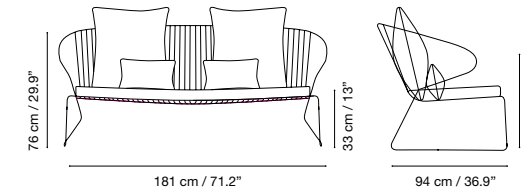

95 cm / 37.3"

65 cm / 25.6"

92 cm / 36.2"

iSi 8072
Chair
NEW
Icons: outdoor, indoor, contract

iSi 9143
Lounge chusion
Icons: outdoor, indoor, contract

iSi 9144
Footrest
Icons: outdoor, indoor, contract

iSi 8073 Sofa complet
iSi 8074 Sofa basic
NEW
Icons: outdoor, indoor, contract