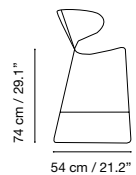

iSi 8065
Stool 76
Icons: outdoor, indoor, contract

iSi 8066
Stool 65
Icons: outdoor, indoor, contract