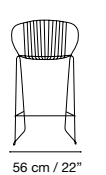

95 cm / 37.3"

65 cm / 25.6"

92 cm / 36.2"

iSi 8072
Chair
NEW
Icons: outdoor, indoor, contract

iSi 9143
Lounge chusion
Icons: outdoor, indoor, contract

iSi 9144
Footrest
Icons: outdoor, indoor, contract

iSi 8073 Sofa complet
iSi 8074 Sofa basic
NEW
Icons: outdoor, indoor, contract