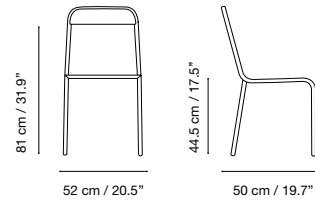

iSi 9166 alum
iSi 9170 steel
Chair