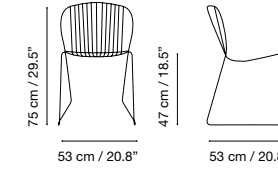

95 cm / 37.3"

65 cm / 25.6"

92 cm / 36.2"

iSi 8072
Chair
NEW
Icons: outdoor, indoor, contract

iSi 9143
Lounge chusion
Icons: outdoor, indoor, contract

iSi 9144
Footrest
Icons: outdoor, indoor, contract

iSi 8073 Sofa complet
iSi 8074 Sofa basic
NEW
Icons: outdoor, indoor, contract