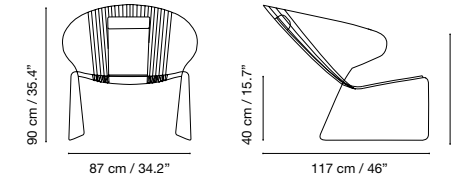

95 cm / 37.3"

65 cm / 25.6"

92 cm / 36.2"

iSi 8072
Chair
NEW
Icons: outdoor, indoor, contract

iSi 9143
Lounge chusion
Icons: outdoor, indoor, contract

iSi 9144
Footrest
Icons: outdoor, indoor, contract

iSi 8073 Sofa complet
iSi 8074 Sofa basic
NEW
Icons: outdoor, indoor, contract