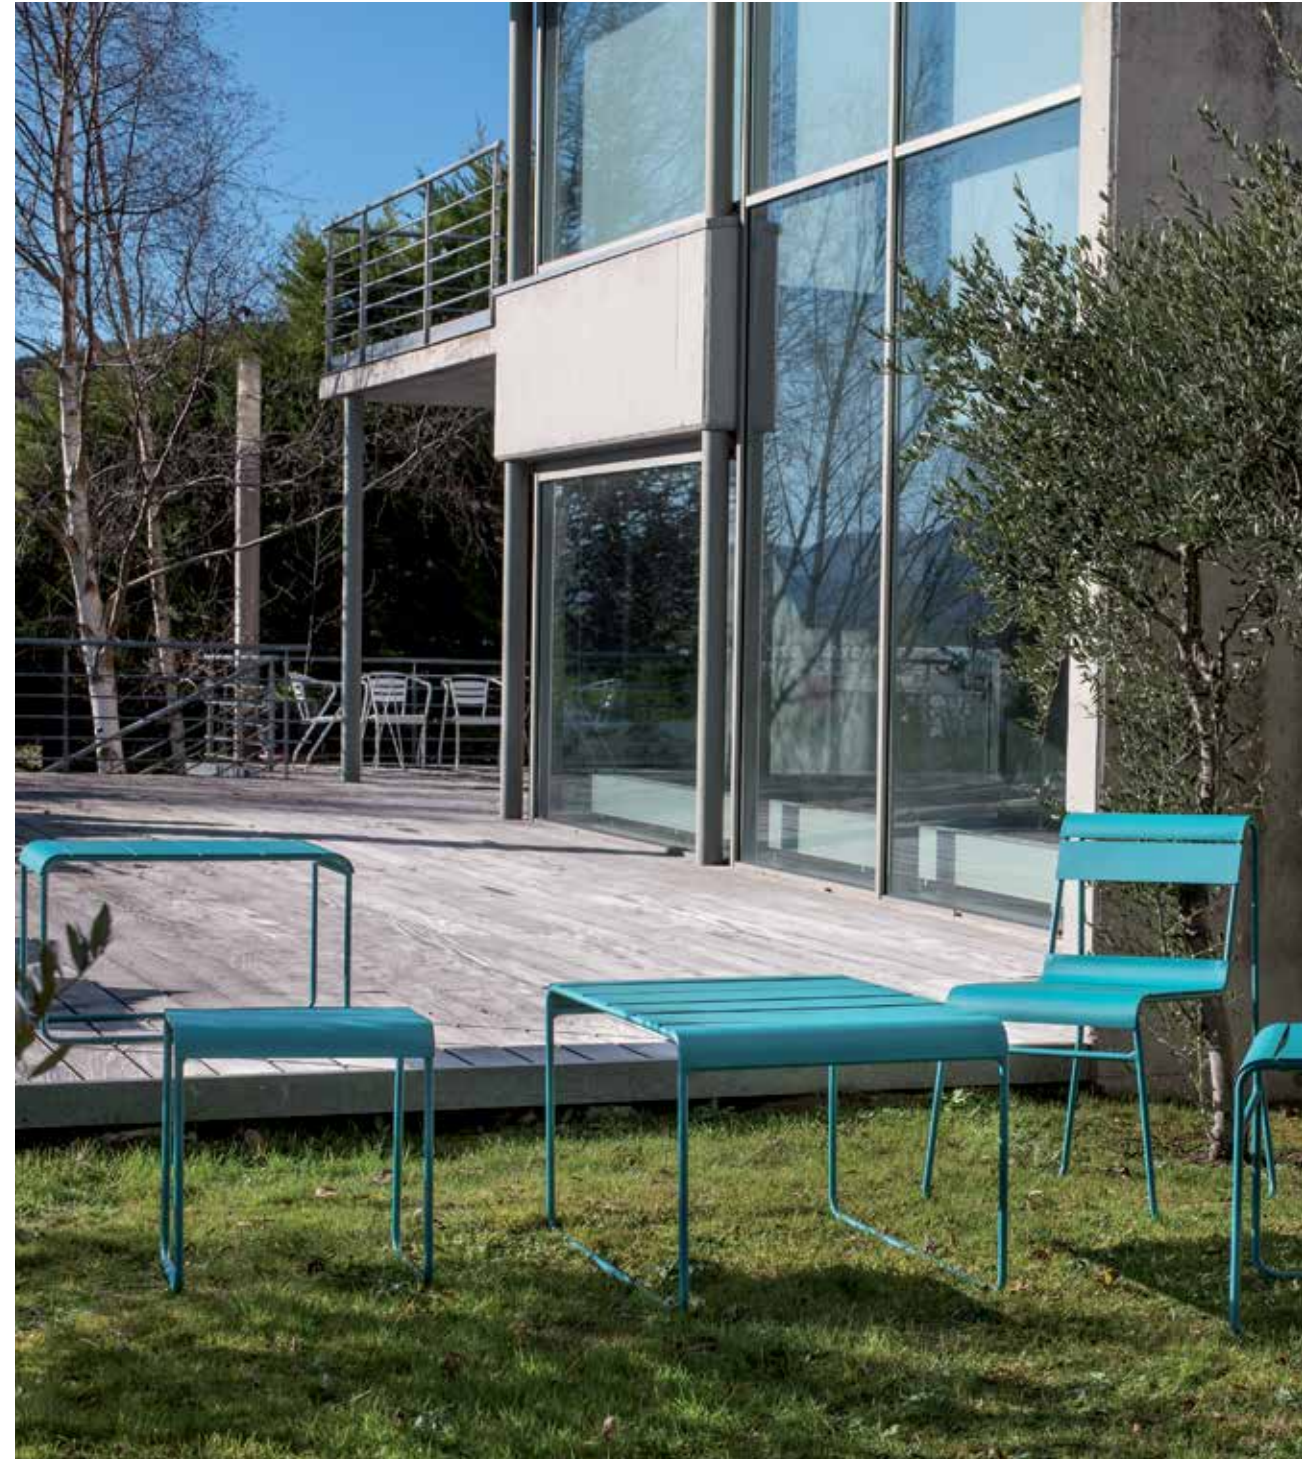

Toscana Table, Bench, Puff and Chairs
Agata blue RAL 5018