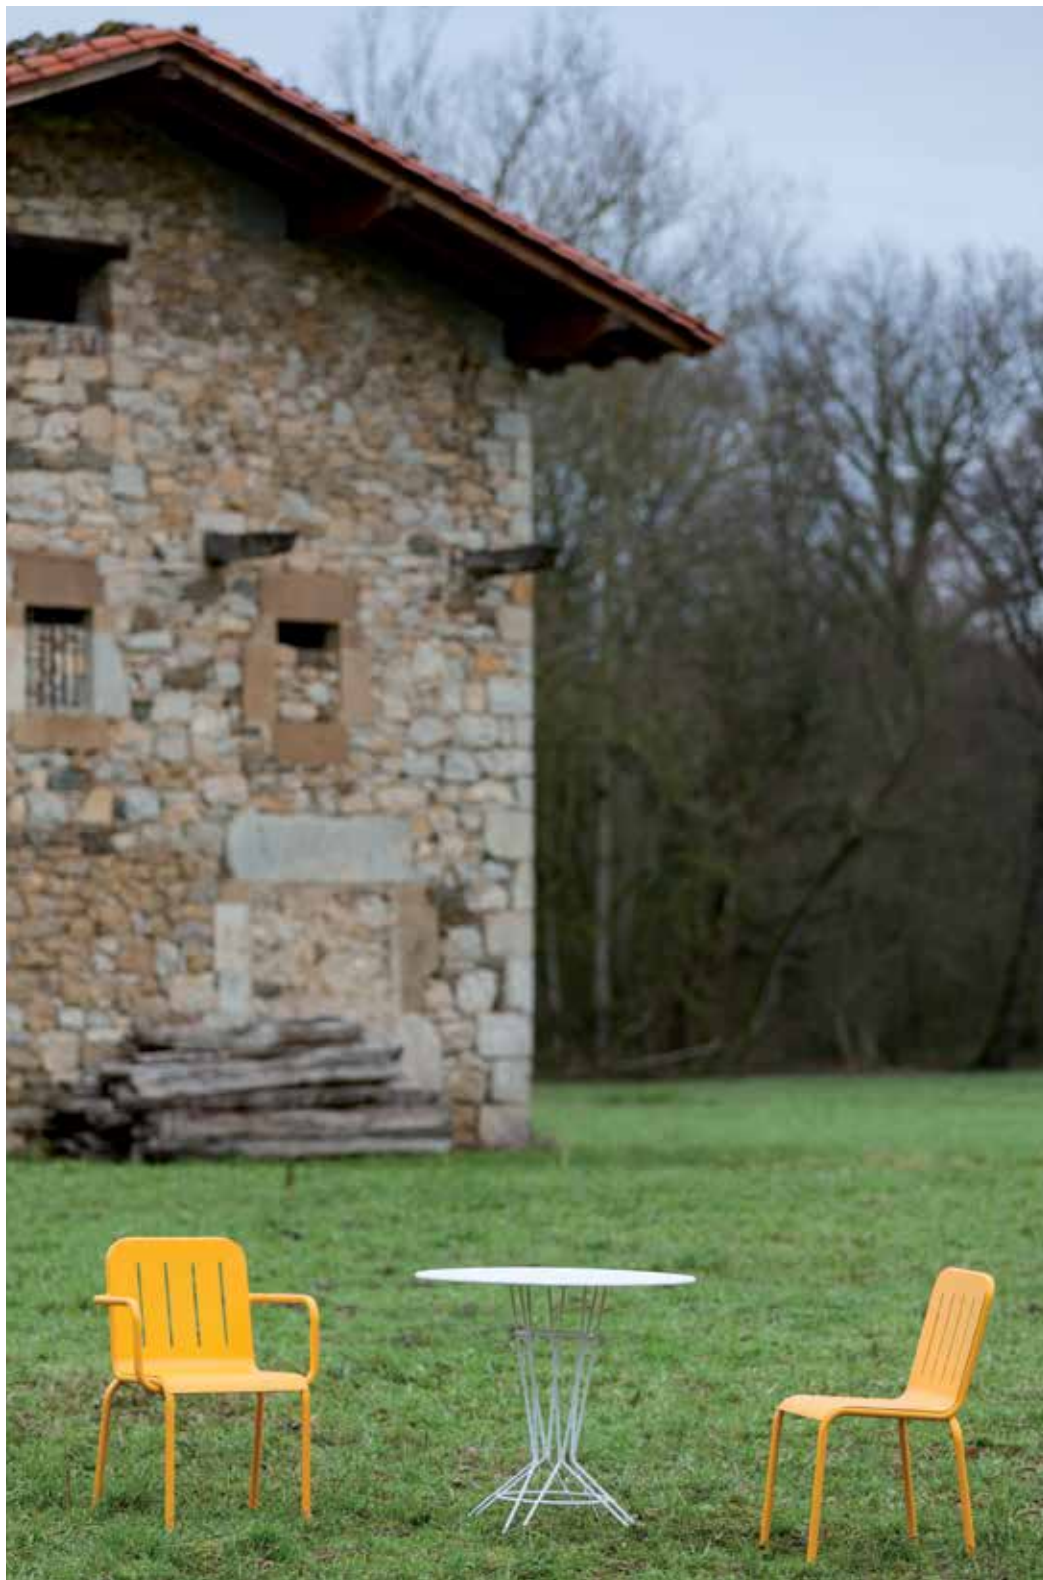

SARDINIA

Sardinia Chair & Armchair
Natural Honey RAL 1028
Nostrum Table
Ibiza White RAL 9016

Sardinia Chair & Armchair
Geranium Red RAL 3020