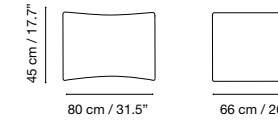

95 cm / 37.3"

65 cm / 25.6"

92 cm / 36.2"

iSi 8072
Chair
NEW
Icons: outdoor, indoor, contract

iSi 9143
Lounge chusion
Icons: outdoor, indoor, contract

iSi 9144
Footrest
Icons: outdoor, indoor, contract

iSi 8073 Sofa complet
iSi 8074 Sofa basic
NEW
Icons: outdoor, indoor, contract